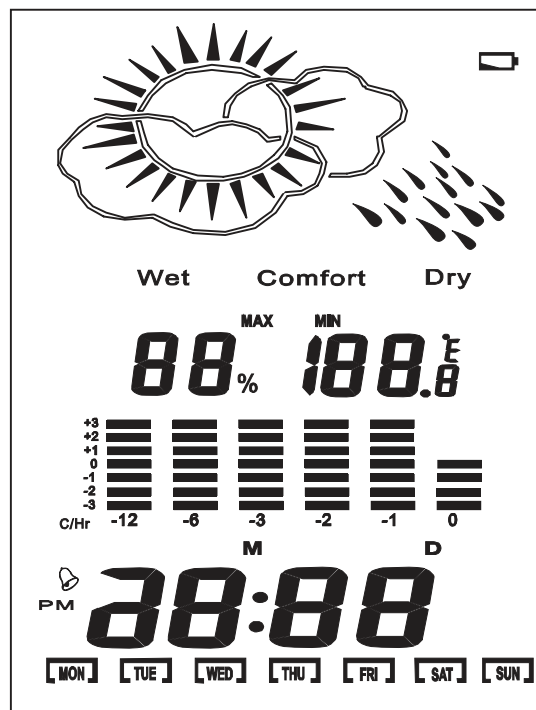

## A) Features

- 1) 3V operate, low power consumption
- 2) 12 hour temperature trend bar chart display
- 3) Calendar range: 2001~2099 (Default 1-1-2006)
- 4) 2 minute alarm and 8 minute snooze function
- 5) Approximate 8 second LED back light
- 6) Maximum and minimum temperature and humidity record
- 7) Low battery detect function
- 8) C/F temperature format display conversion
- 9) Temperature measurable range: -9.9~60 deg C (14.2~140 deg F)  
Temperature measure accuracy: +/- 1deg C  
Temperature display resolution: 0.1 deg C
- 10) Humidity measurable range: 20~99% RH  
Humidity measure accuracy: +/- 5% RH  
Humidity display resolution: 1% RH

## B) LCD Display

### C) Mode operation

Remark: Calendar or alarm display will timeout to clock display if no key press for approximate 8 second

**4)Checking temperature and humidity record**

Remark: The maximum and minimum record will automatically clear at 0:00 daily

**5)Weather Forecast**

Remark: "Dry" icon will display when humidity is below 40% RH  
"Comfort" icon will display when temperature is between 20-25 deg C and at the same time humidity is between 40-70% RH  
"Wet" icon will display when humidity is above 70% RH