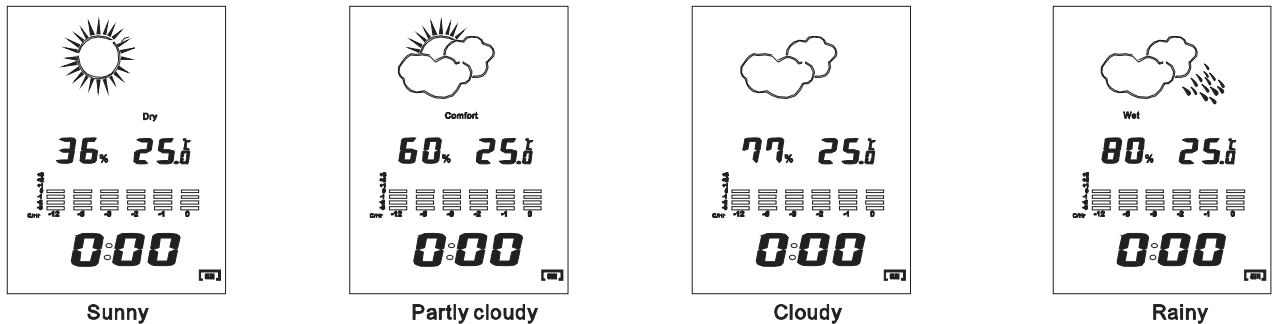

#### 2) Setting the calendar

Remark: Setting mode will timeout to clock display if no key press for approximate 8 second

**3) Setting the alarm**

Remark: During alarm, press <LIGHT/SNOOZE> key to activate snooze function.  
Press any key (except <LIGHT/SNOOZE>) can stop snooze function when it is activated.

**4)Checking temperature and humidity record**

Remark: The maximum and minimum record will automatically clear at 0:00 daily

**5)Weather Forecast**

Remark: "Dry" icon will display when humidity is below 40% RH  
"Comfort" icon will display when temperature is between 20-25 deg C and at the same time humidity is between 40-70% RH  
"Wet" icon will display when humidity is above 70% RH