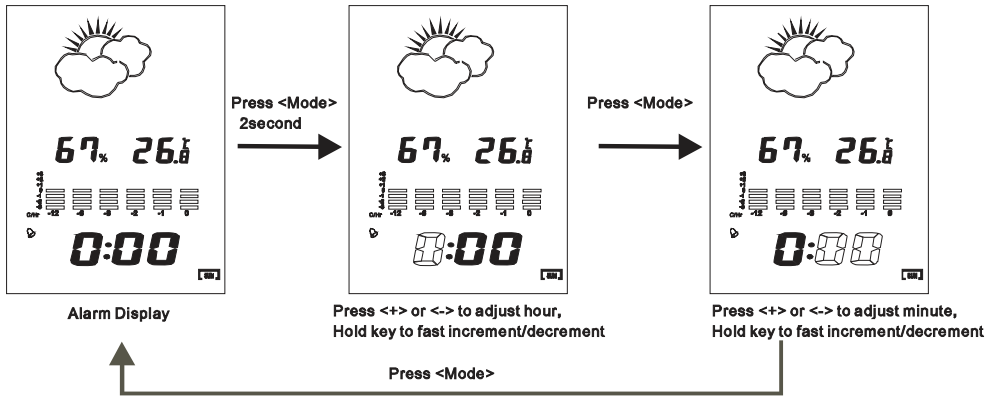

#### 1) Setting the time

#### 2) Setting the calendar

Remark: Setting mode will timeout to clock display if no key press for approximate 8 second

**3) Setting the alarm**

Remark: During alarm, press <LIGHT/SNOOZE> key to activate snooze function.  
Press any key (except <LIGHT/SNOOZE>) can stop snooze function when it is activated.