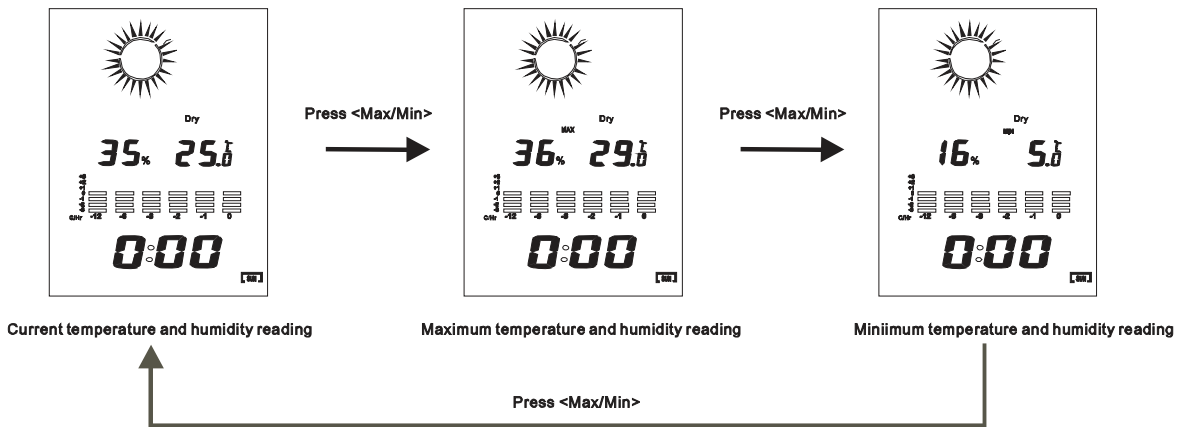

#### 2) Setting the calendar

Remark: Setting mode will timeout to clock display if no key press for approximate 8 second

**3) Setting the alarm**

Remark: During alarm, press <LIGHT/SNOOZE> key to activate snooze function.  
Press any key (except <LIGHT/SNOOZE>) can stop snooze function when it is activated.

**4)Checking temperature and humidity record**

Remark: The maximum and minimum record will automatically clear at 0:00 daily

**5)Weather Forecast**

Remark: "Dry" icon will display when humidity is below 40% RH  
"Comfort" icon will display when temperature is between 20-25 deg C and at the same time humidity is between 40-70% RH  
"Wet" icon will display when humidity is above 70% RH