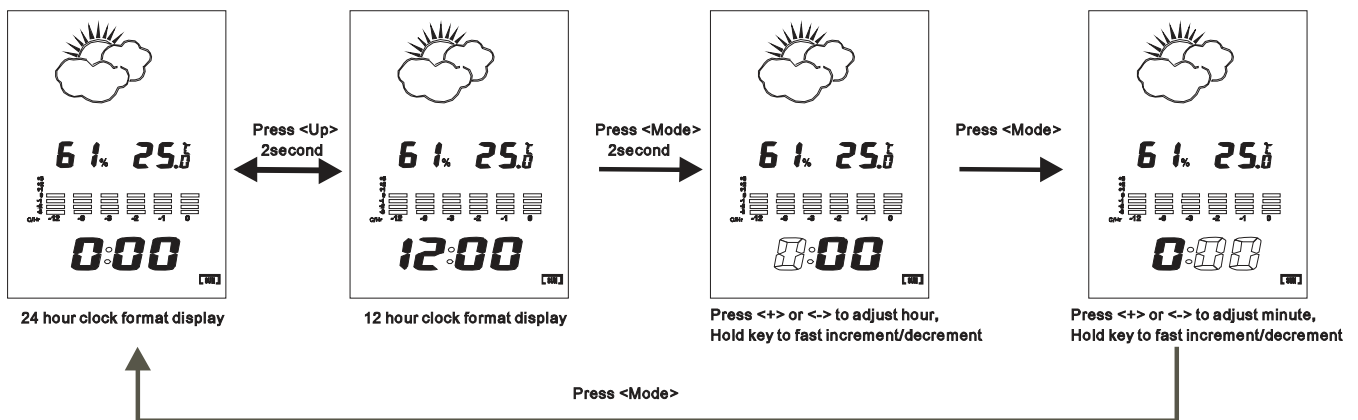

C) Mode operation

Remark: Calendar or alarm display will timeout to clock display if no key press for approximate 8 second

D) Operation manual

1) Setting the time

2) Setting the calendar

Remark: Setting mode will timeout to clock display if no key press for approximate 8 second