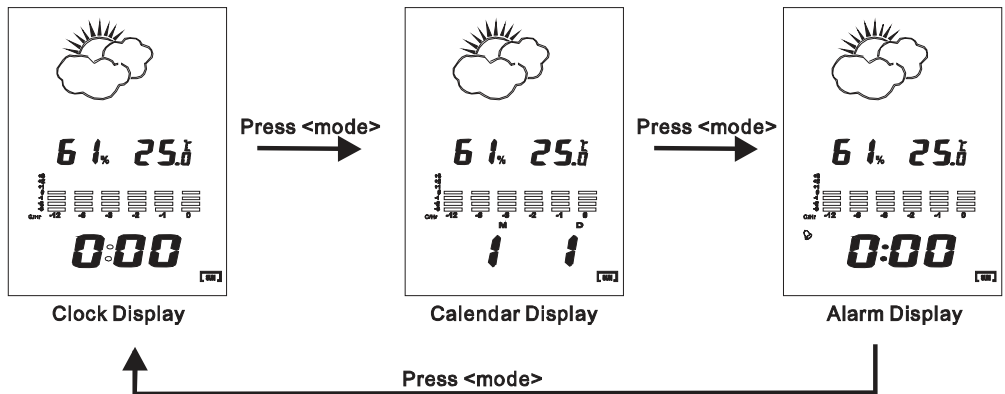

## A) Features

- 1) 3V operate, low power consumption
- 2) 12 hour temperature trend bar chart display
- 3) Calendar range: 2001~2099 (Default 1-1-2006)
- 4) 2 minute alarm and 8 minute snooze function
- 5) Approximate 8 second LED back light
- 6) Maximum and minimum temperature and humidity record
- 7) Low battery detect function
- 8) C/F temperature format display conversion
- 9) Temperature measurable range: -9.9~60 deg C (14.2~140 deg F)  
Temperature measure accuracy: +/- 1deg C  
Temperature display resolution: 0.1 deg C
- 10) Humidity measurable range: 20~99% RH  
Humidity measure accuracy: +/- 5% RH  
Humidity display resolution: 1% RH

## B) LCD Display

### C) Mode operation

Remark: Calendar or alarm display will timeout to clock display if no key press for approximate 8 second