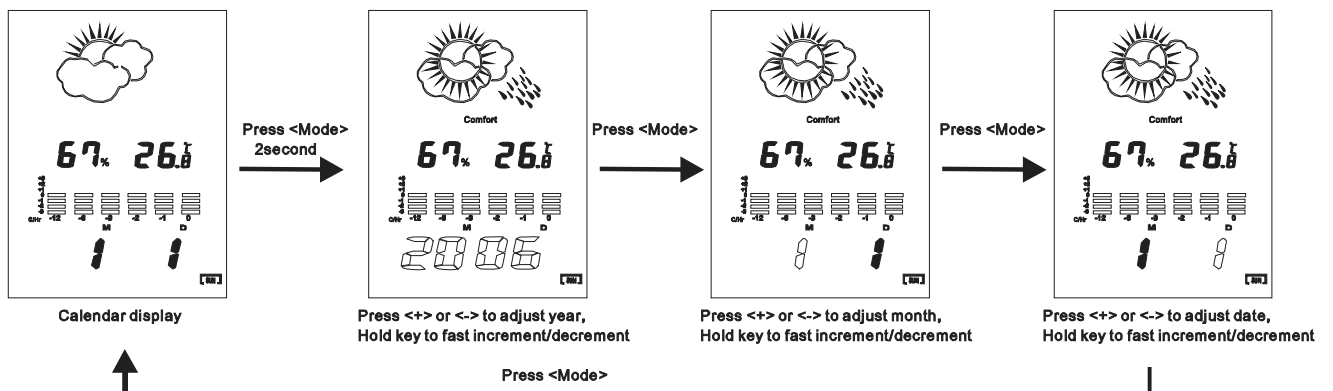

2) Setting the calendar

Remark: Setting mode will timeout to clock display if no key press for approximate 8 second