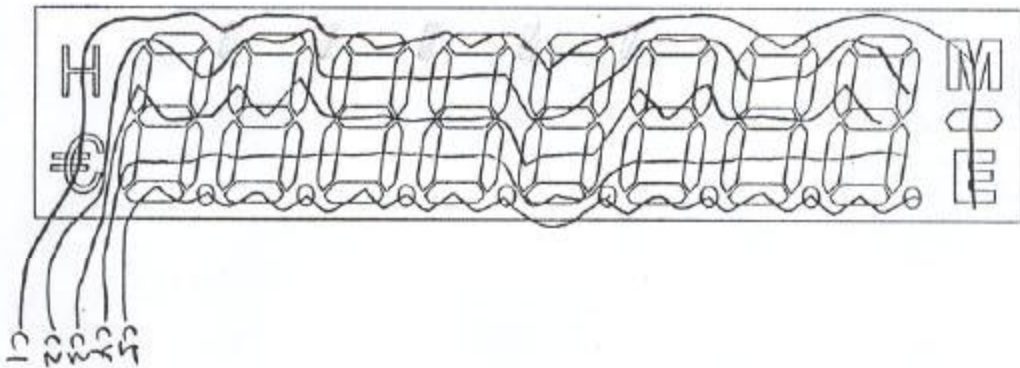

DL5507

FEATURE :

1.5V OPERATE

VERY LOW POWER CONSUMPTION.

"EURO" AMOUNT IS FIXED TO 2 DEC.PT. ROUND UP.

ONE-TOUCH CURRENCY CONVERSION.

AUTOMATICAL POWER OFF

KEYBOARD