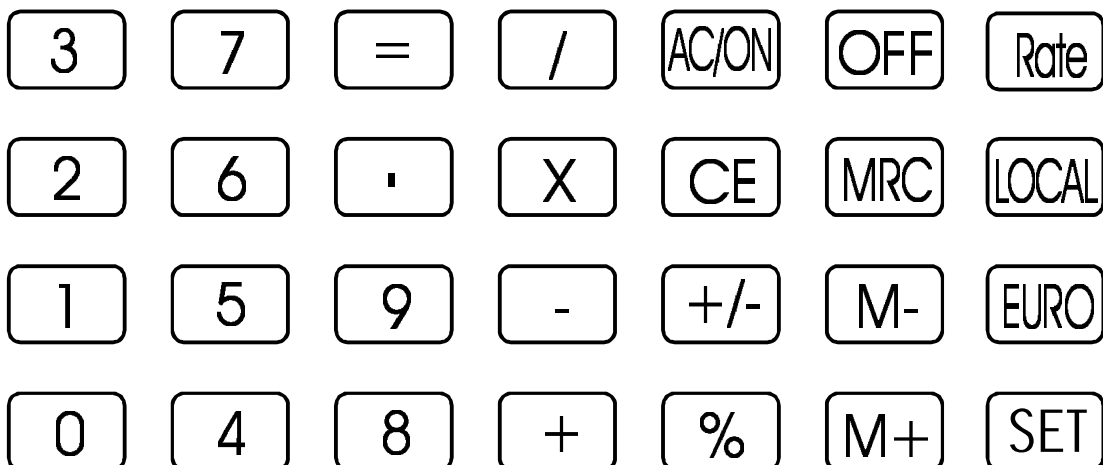

DL5507

FEATURE :

1.5V OPERATE

VERY LOW POWER CONSUMPTION.

"EURO" AMOUNT IS FIXED TO 2 DEC.PT. ROUND UP.

ONE-TOUCH CURRENCY CONVERSION.

AUTOMATICAL POWER OFF

KEYBOARD