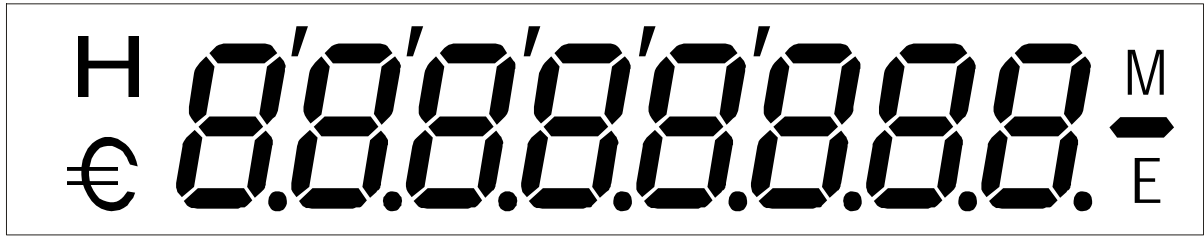

DL5507

FEATURE :

1.5V OPERATE

VERY LOW POWER CONSUMPTION.

"EURO" AMOUNT IS FIXED TO 2 DEC.PT. ROUND UP.

ONE-TOUCH CURRENCY CONVERSION.

AUTOMATICAL POWER OFF

KEYBOARD